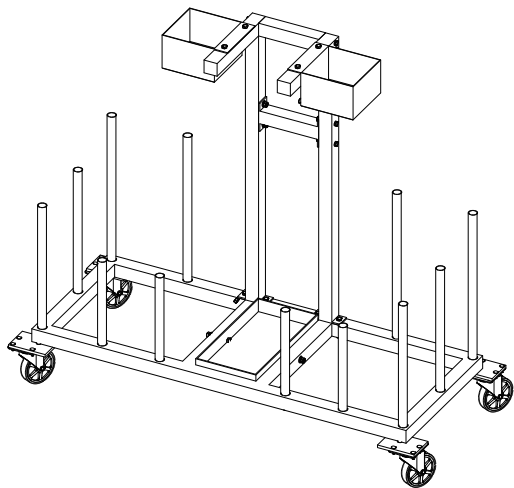

Get-Fit Langhantelwagen Art.-Nr. 23315

Completed View

SPORTTEC
 Physio & Fitness
 www.sport-tec.de

1 	18x (M10 X 70)	 18x	 18x	 14x
2 	12x (M12 X 30)	 12x	 12x	