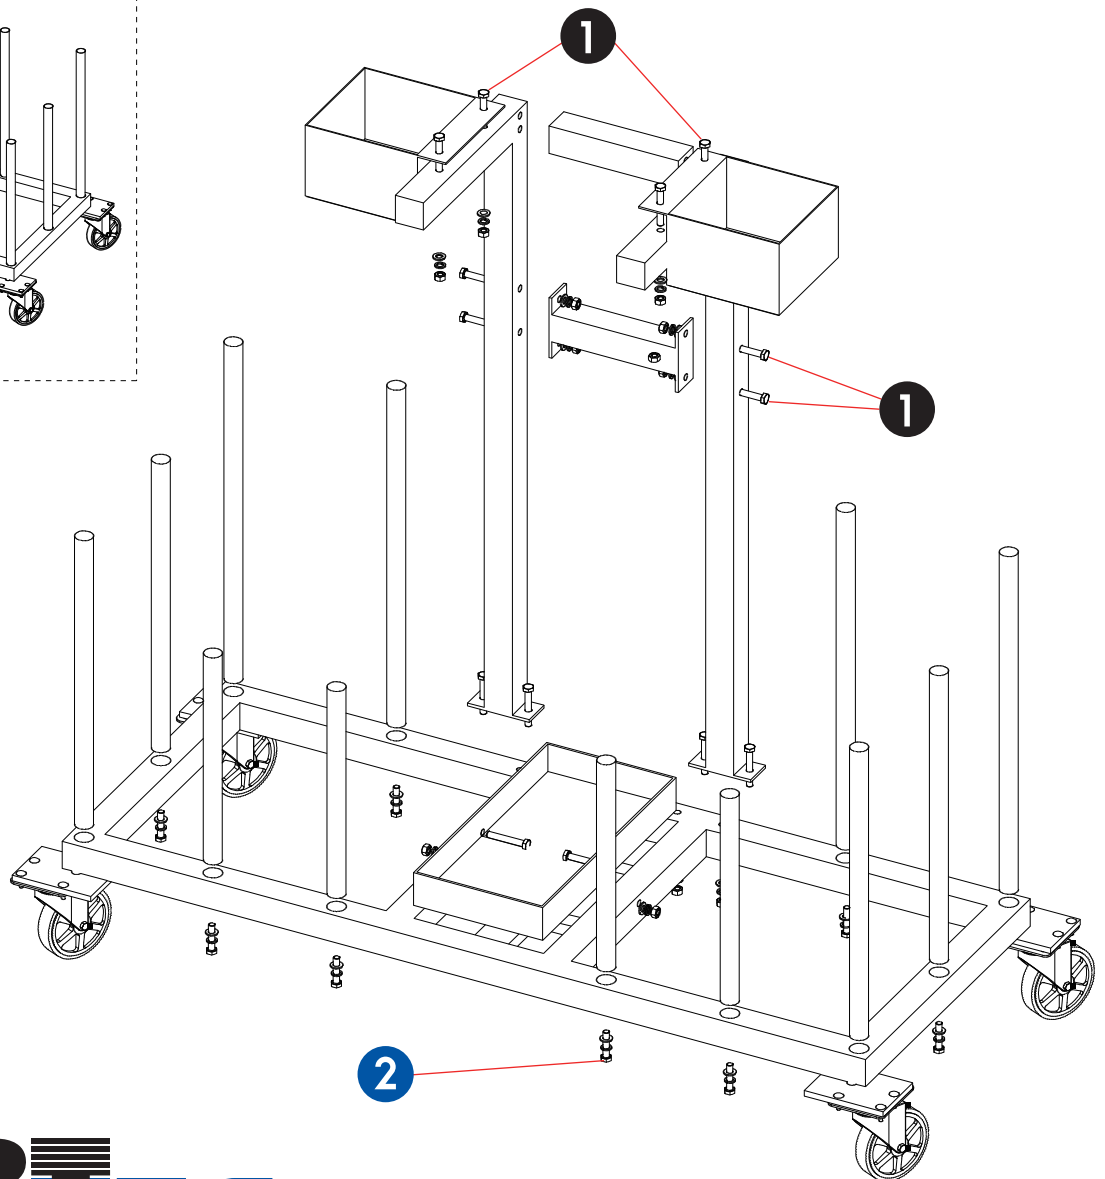

Get-Fit Langhantelwagen Art.-Nr. 23315

Completed View

SPORTTEC
 Physio & Fitness
 www.sport-tec.de

1 	18x (M10 X 70)	 18x	 18x	 14x
2 	12x (M12 X 30)	 12x	 12x	